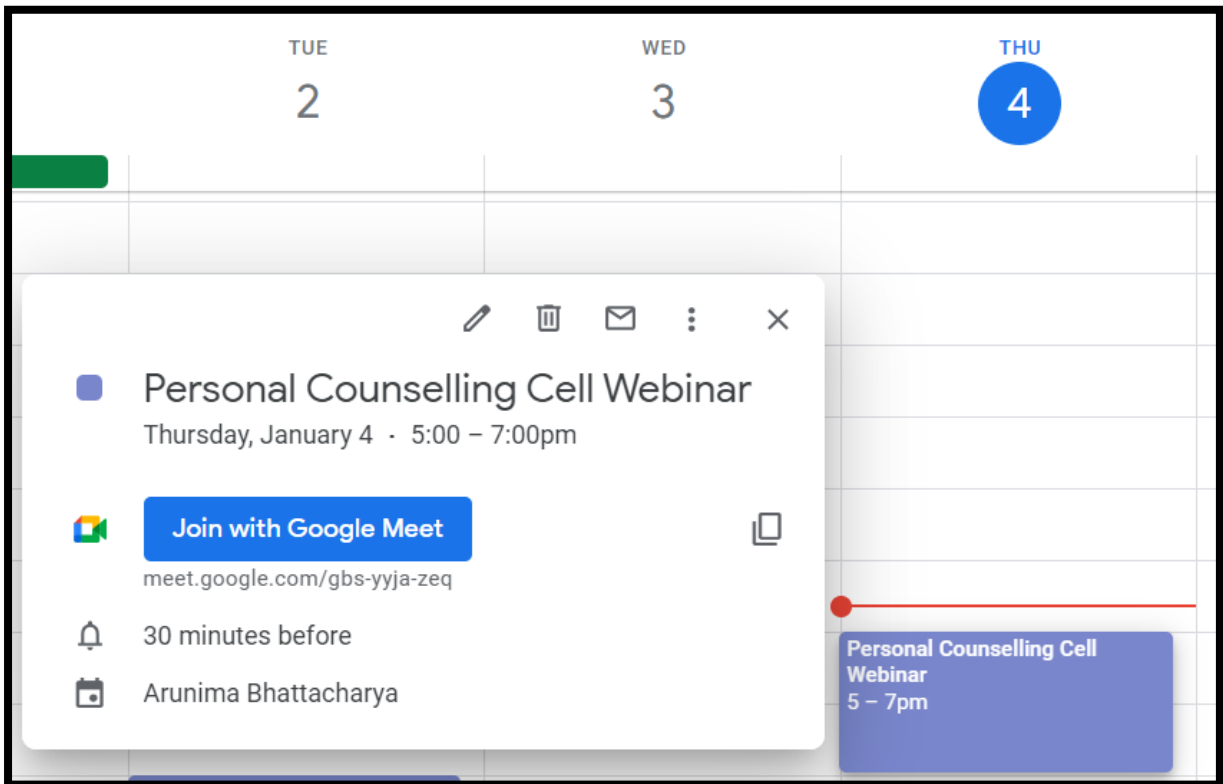

Glimpses of the Webinar